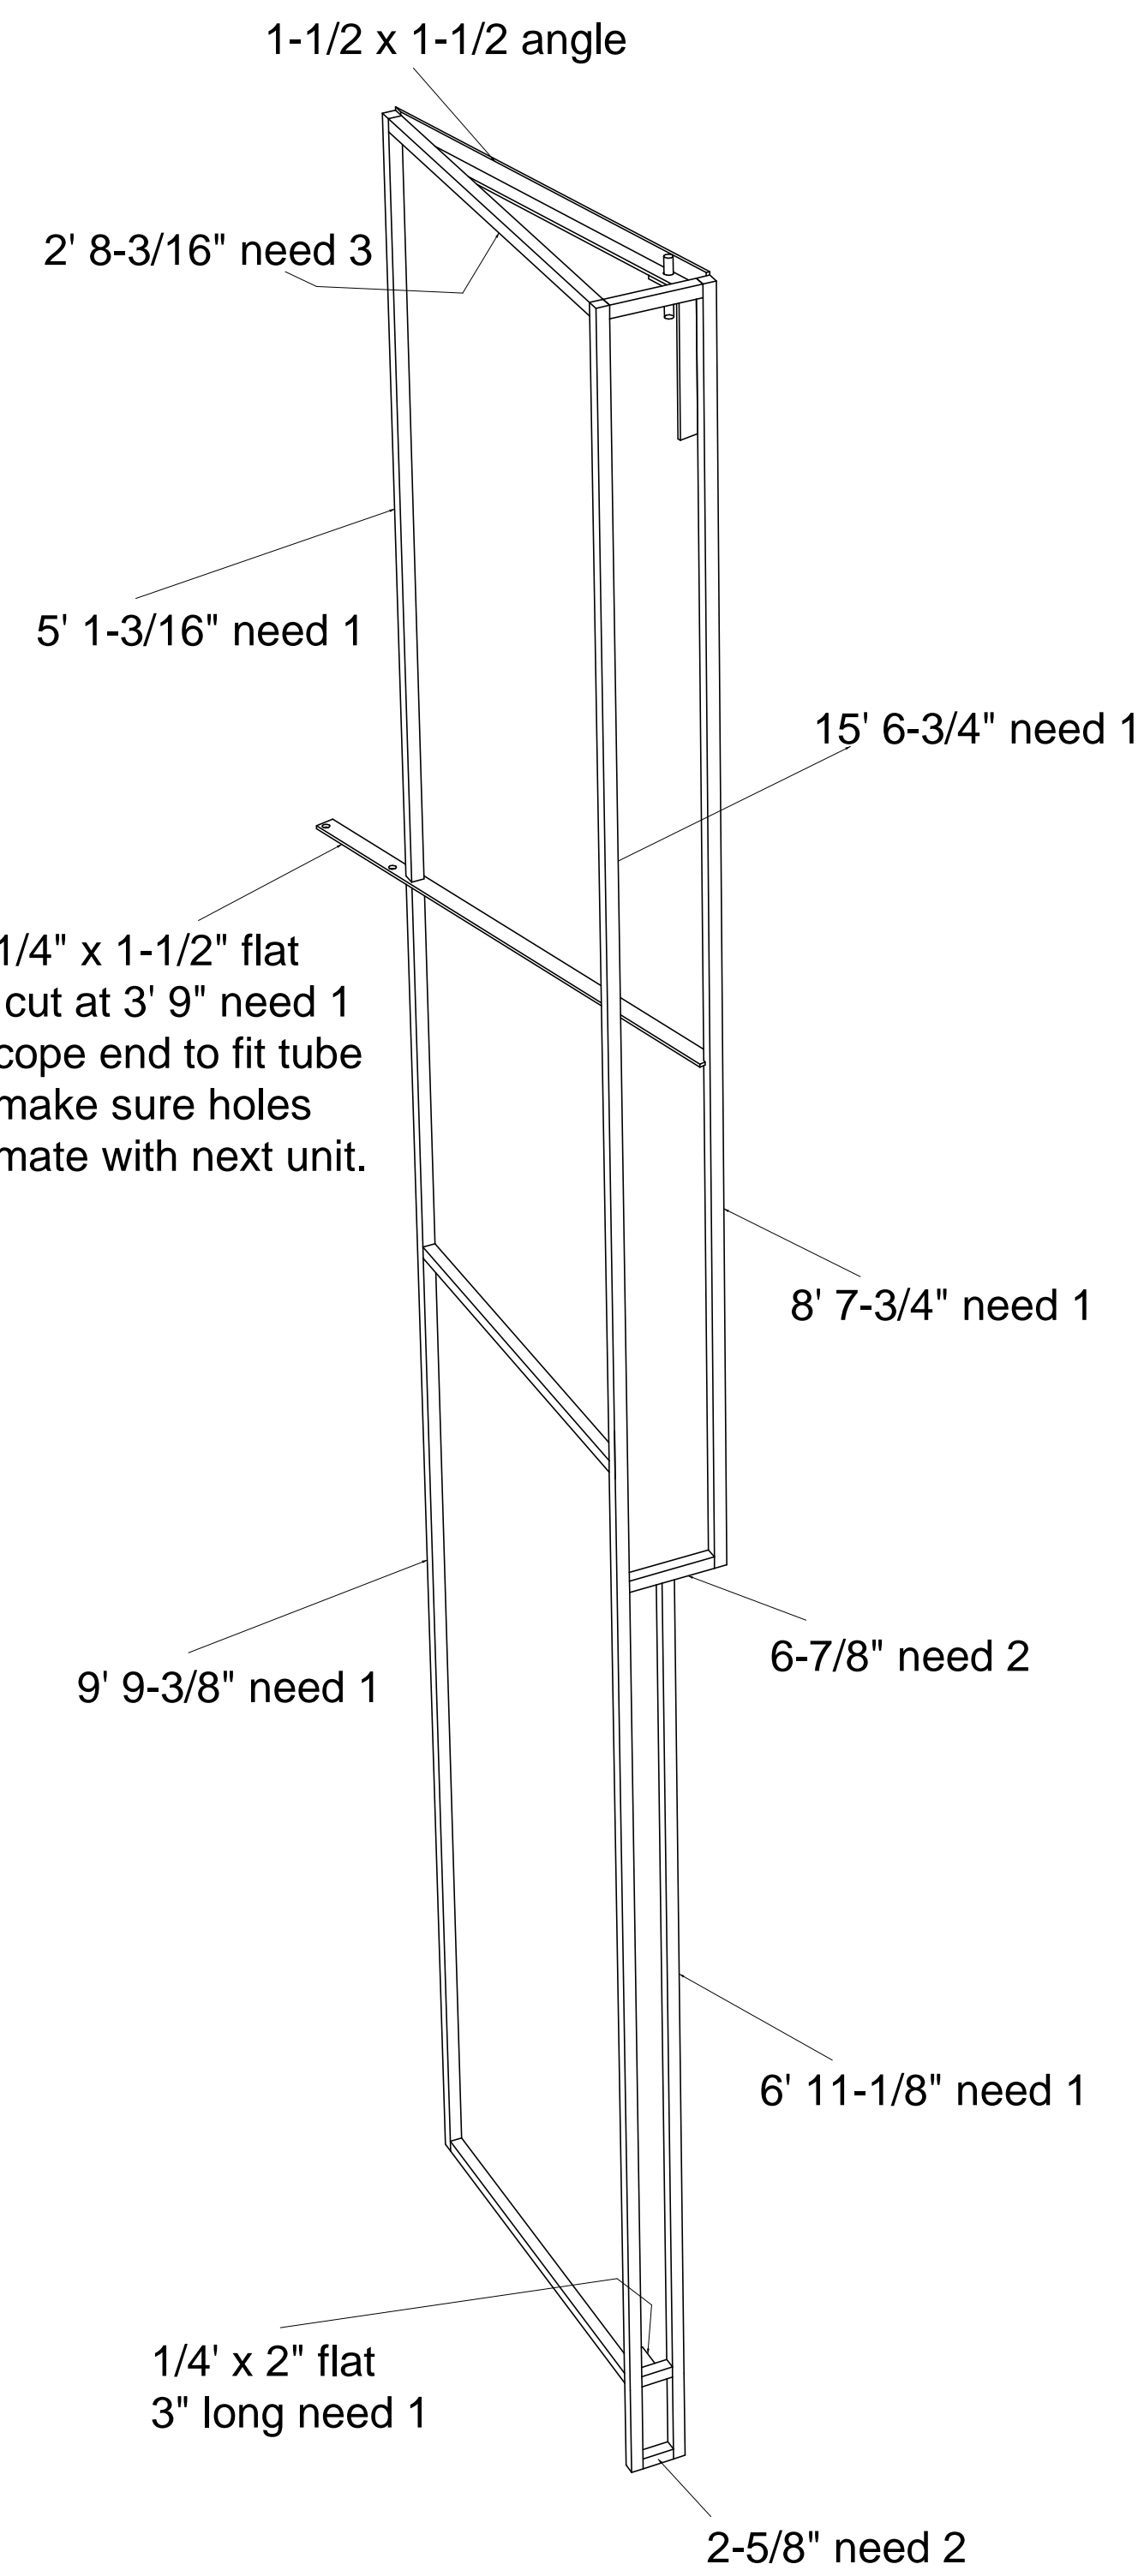

North wall East end city unit,  
Splices to center before installation

North wall center city unit

The Mettle works 8600 NE Odean ave Elk River, Mn 55330 763-441-1563 Fax 763-4415846 gene@mettleworks.com	QBP Copper Wall Art
	3/4" = 1 ft scale Sheet # 12