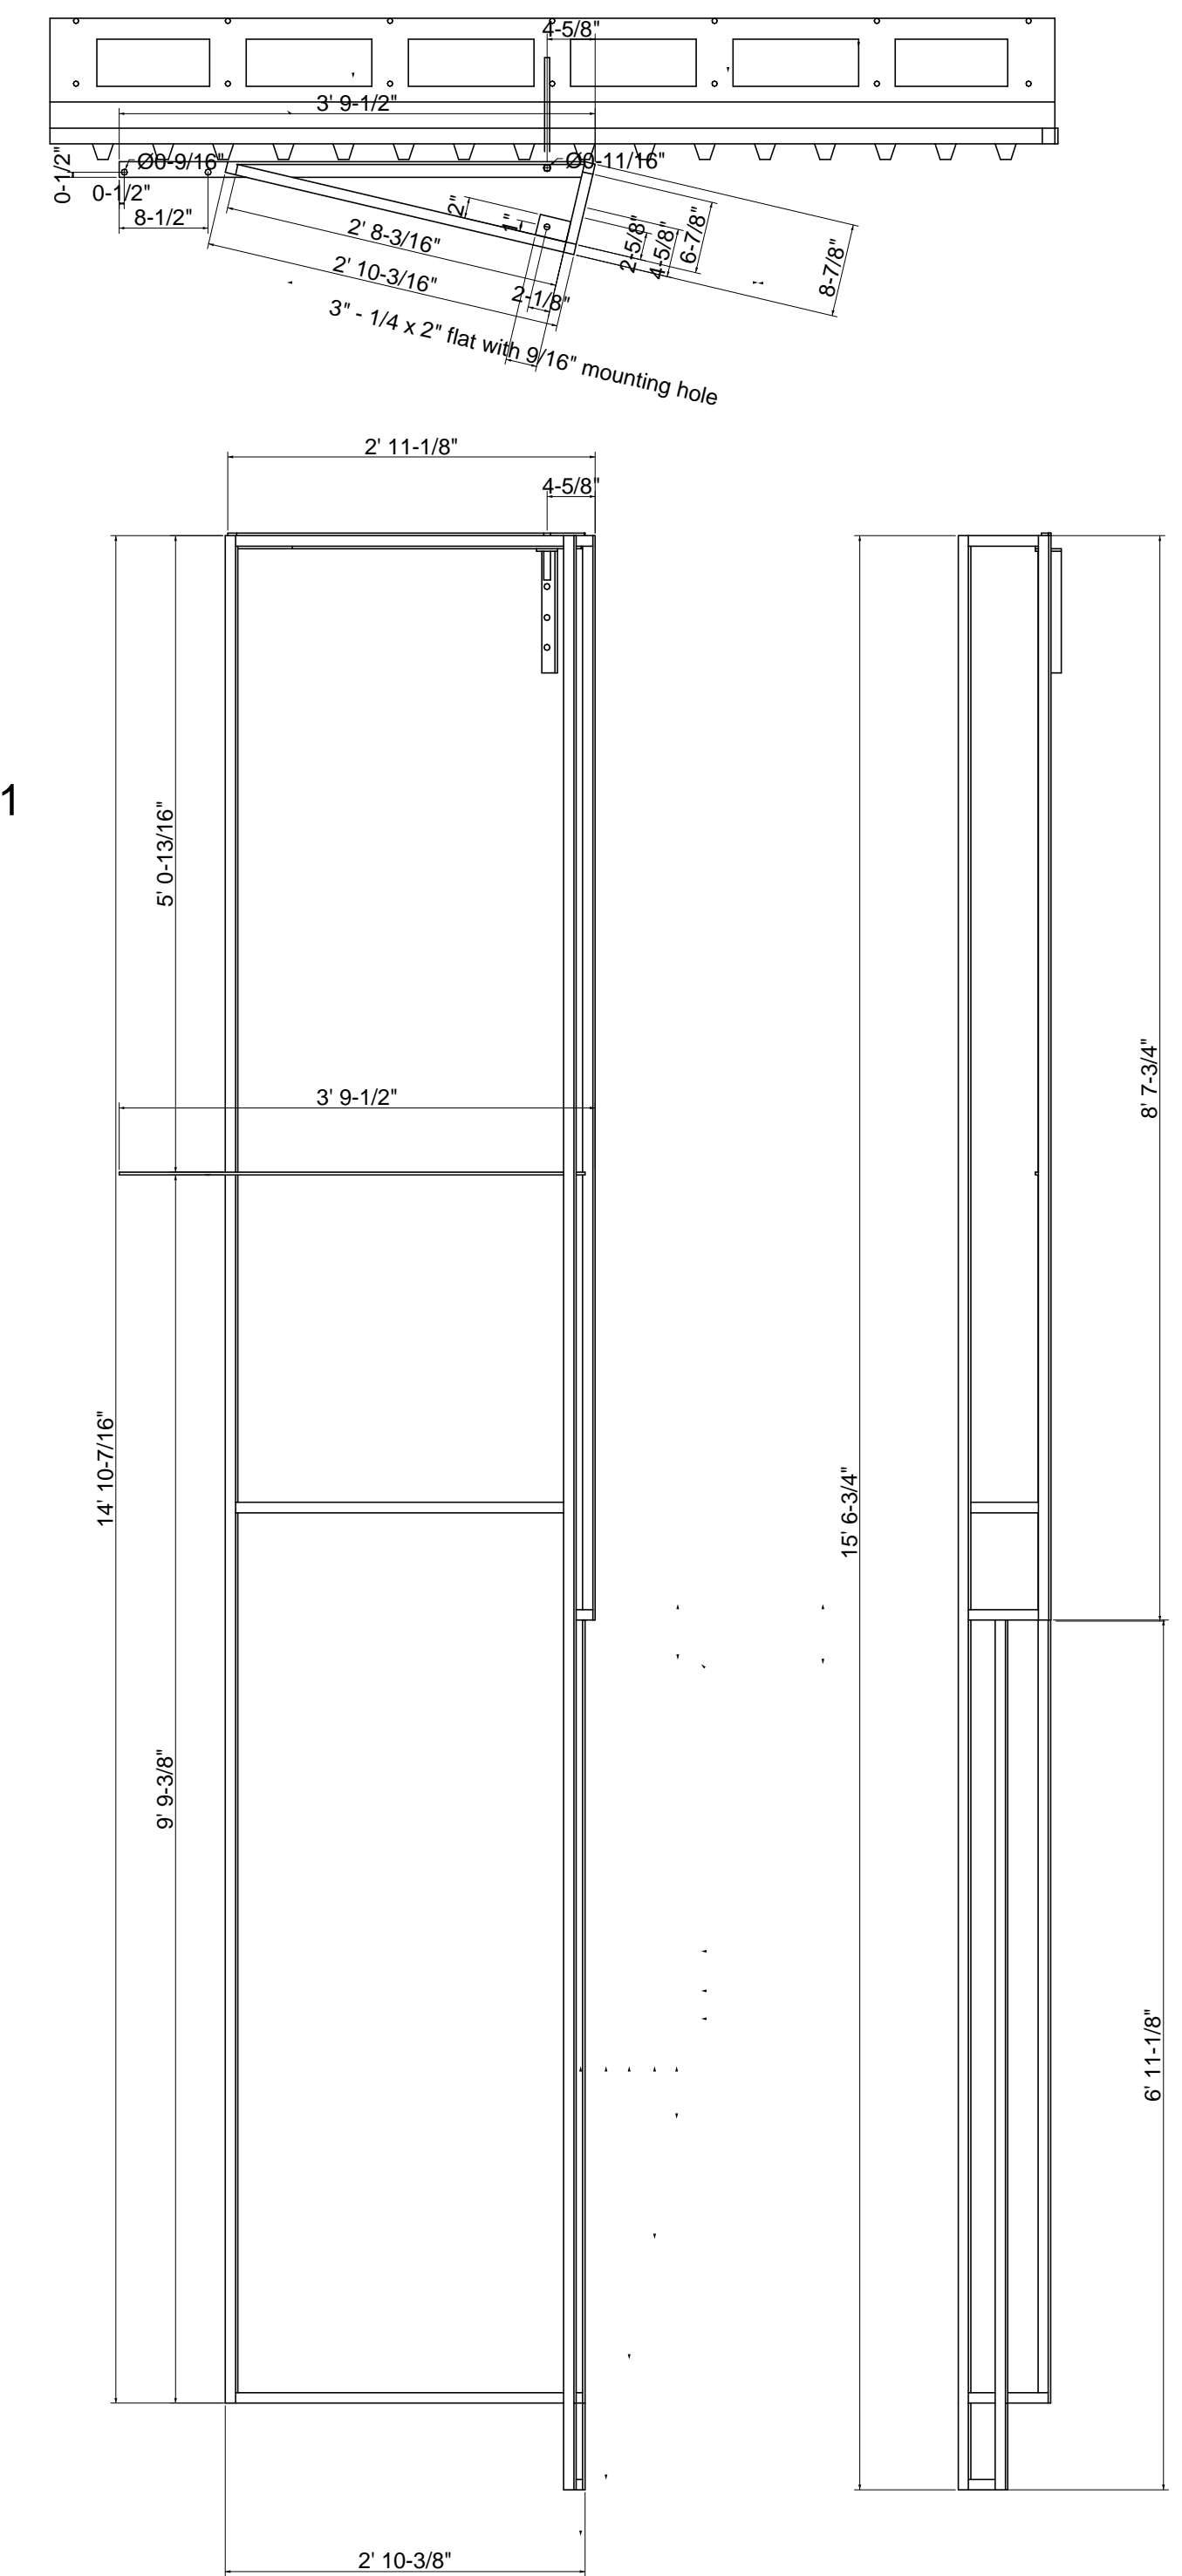

North wall East end city unit,  
Splices to center before installation

North wall center city unit

The Mettle works 8600 NE Odean ave Elk River, Mn 55330 763-441-1563 Fax 763-4415846 gene@mettleworks.com	QBP Copper Wall Art
	3/4" = 1 ft scale Sheet # 12