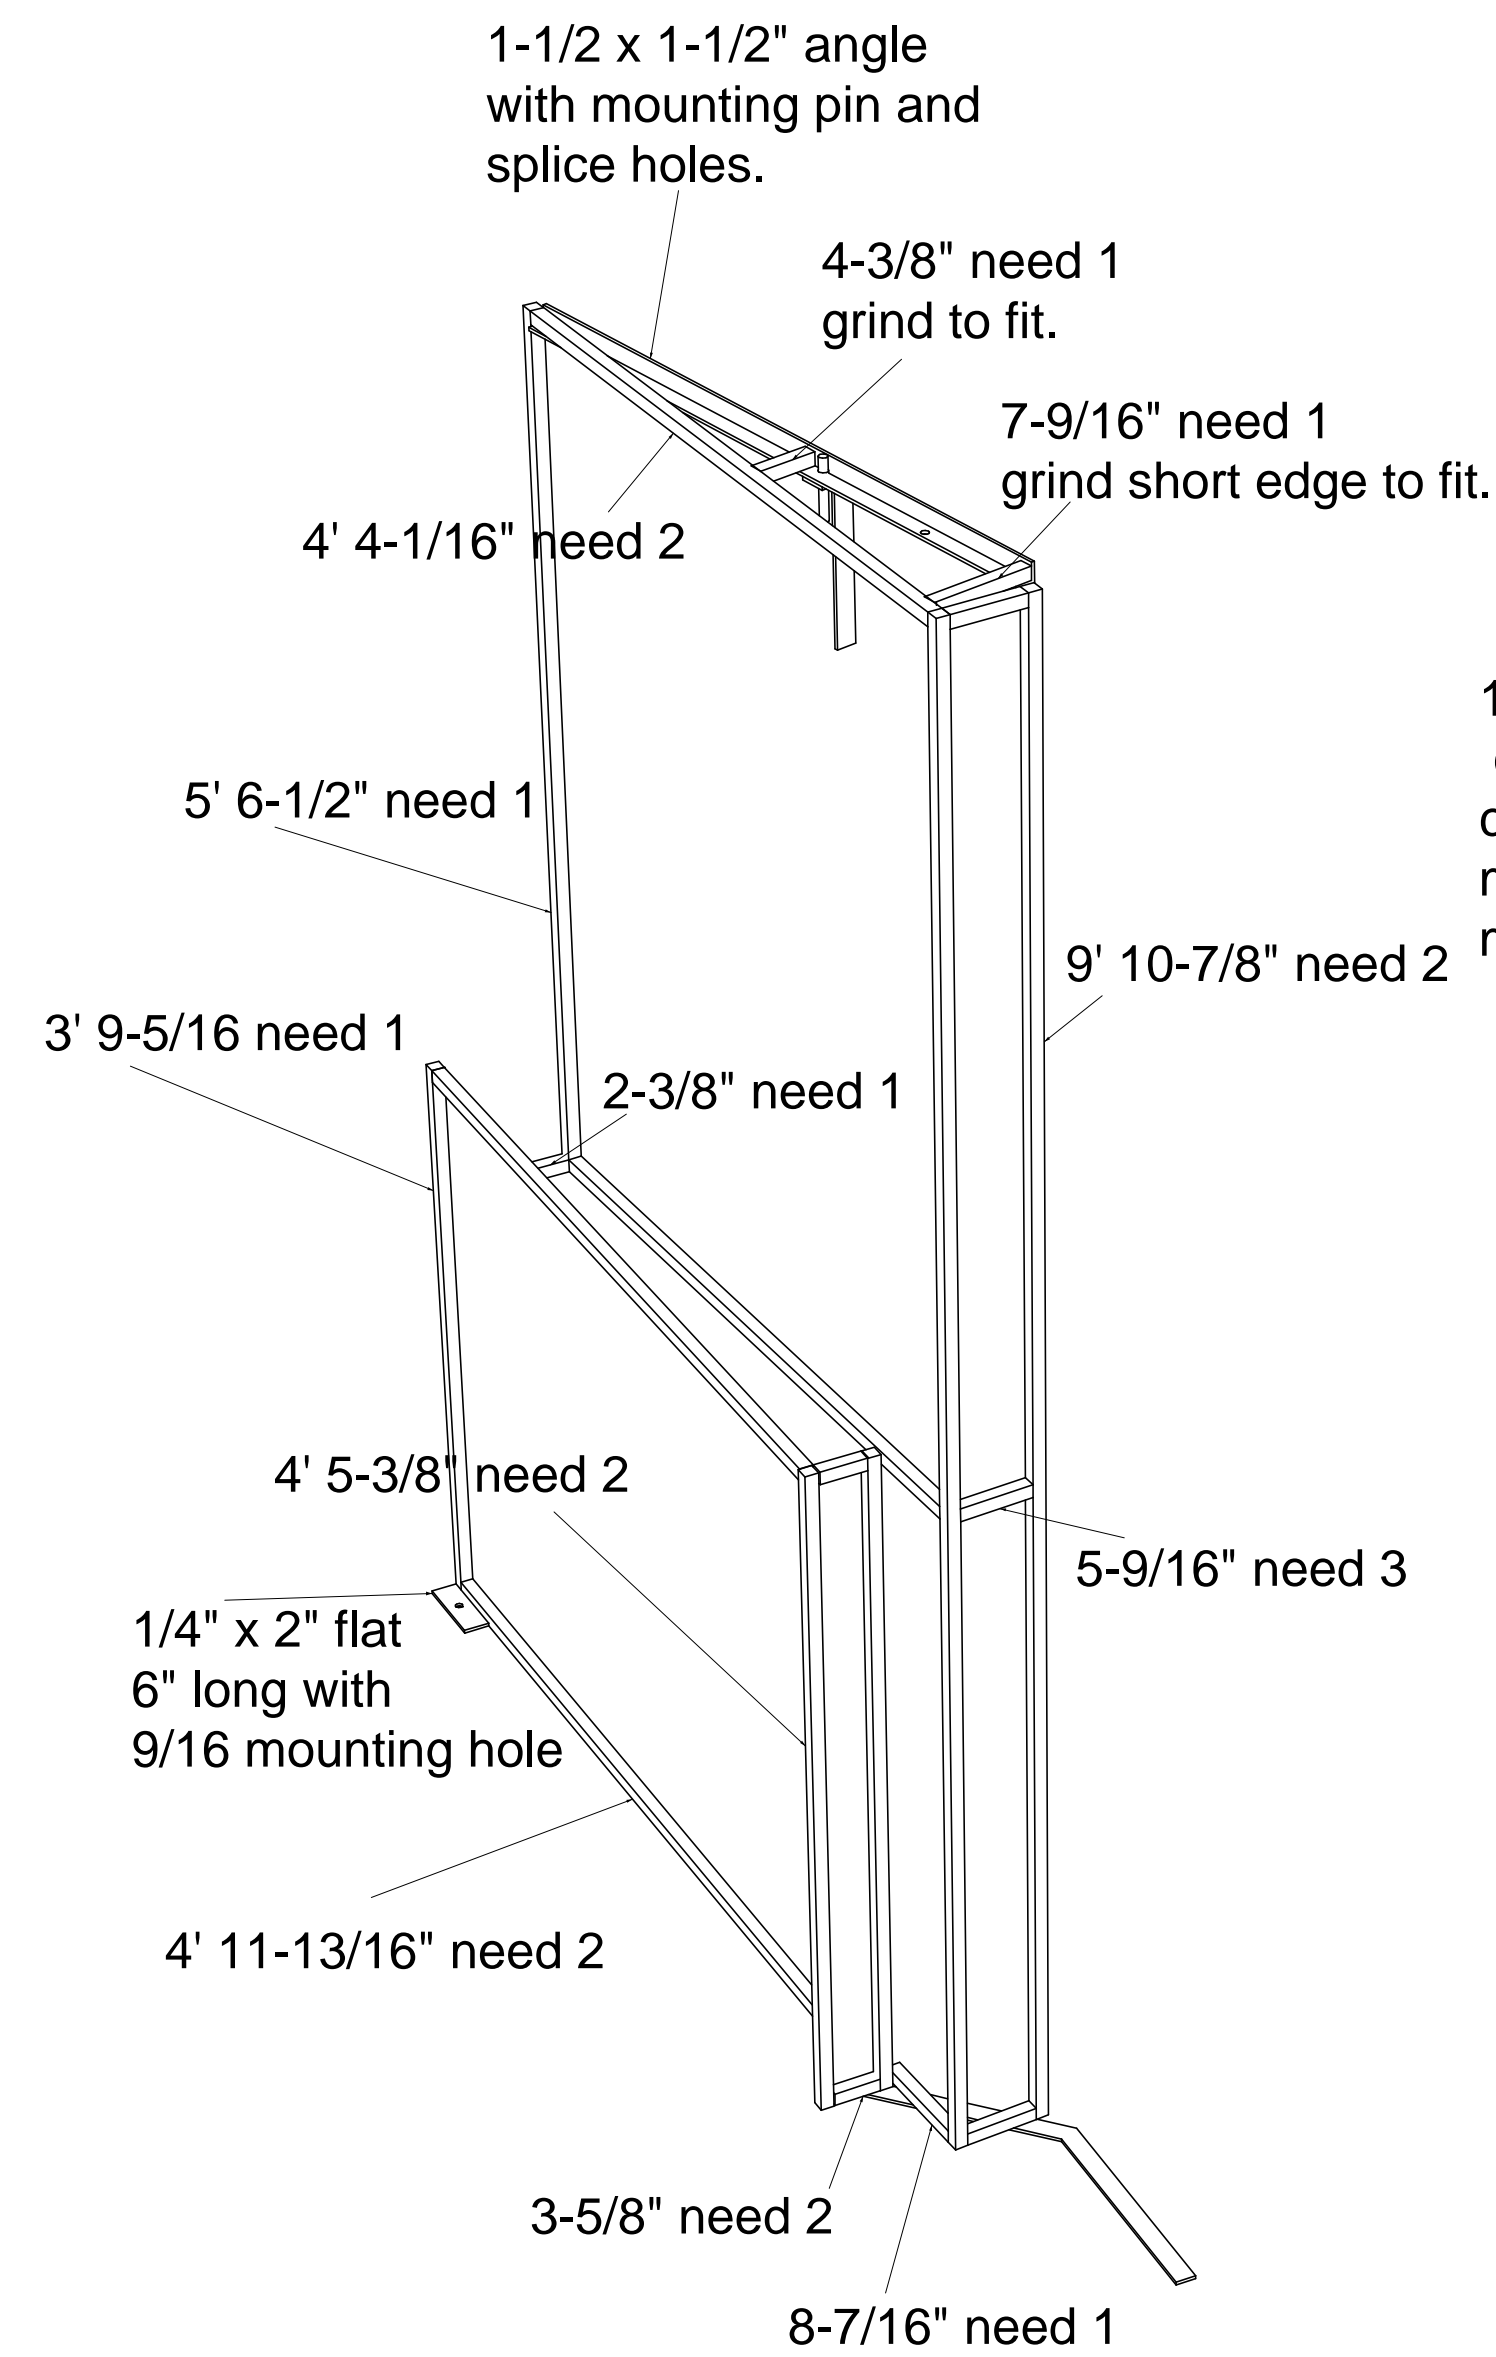

North wall East end city unit,  
Splices to center before installation

North wall center city unit

The Mettle works 8600 NE Odean ave Elk River, Mn 55330 763-441-1563 Fax 763-4415846 gene@mettleworks.com	QBP Copper Wall Art
	3/4" = 1 ft scale Sheet # 12