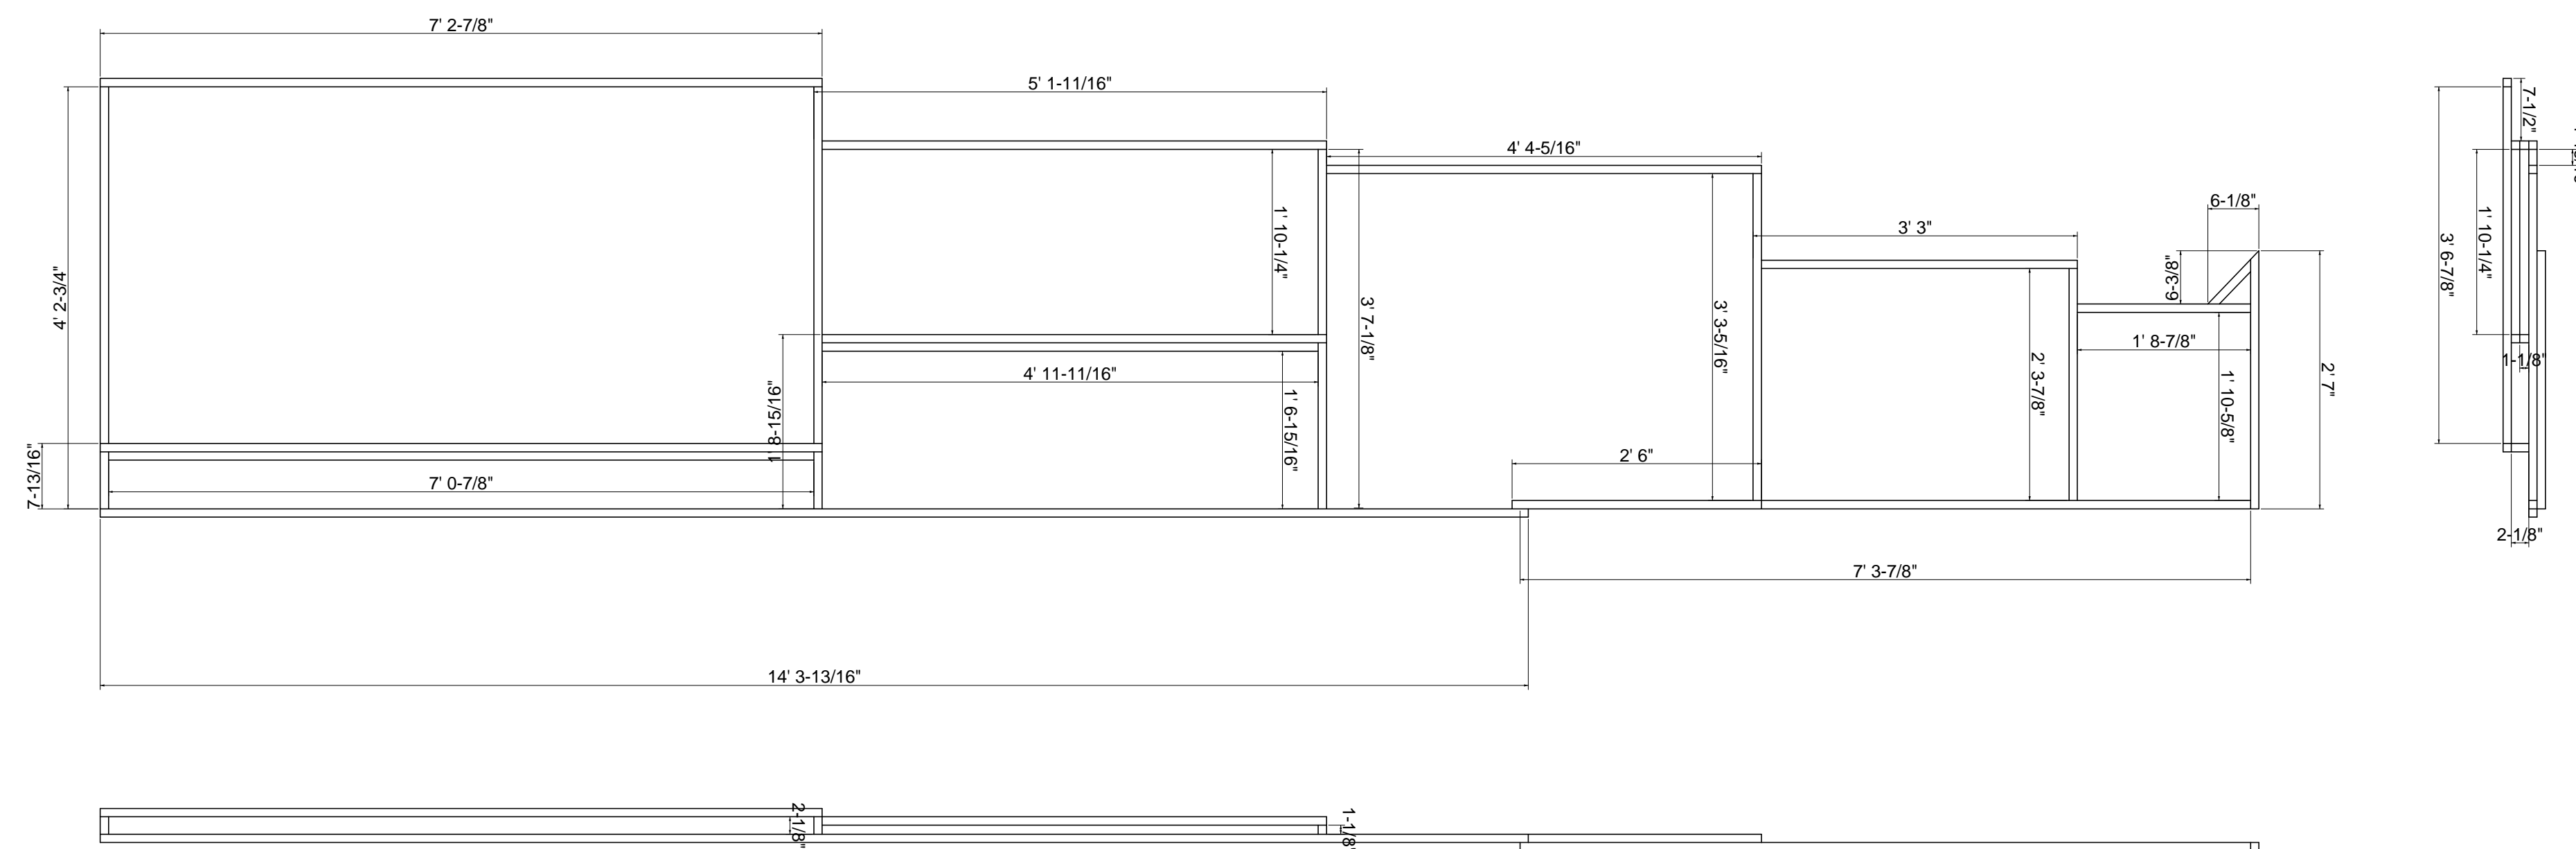

All material shown is 1" ss square tube.

Tall City unit north side

The Mettle works  
 8600 NE Odean ave  
 Elk River, Mn 55330  
 763-441-1563  
 Fax 763-4415846  
 gene@mettleworks.com

QBP Copper Wall Art

3/4" = 1ft scale  
 Sheet # 11