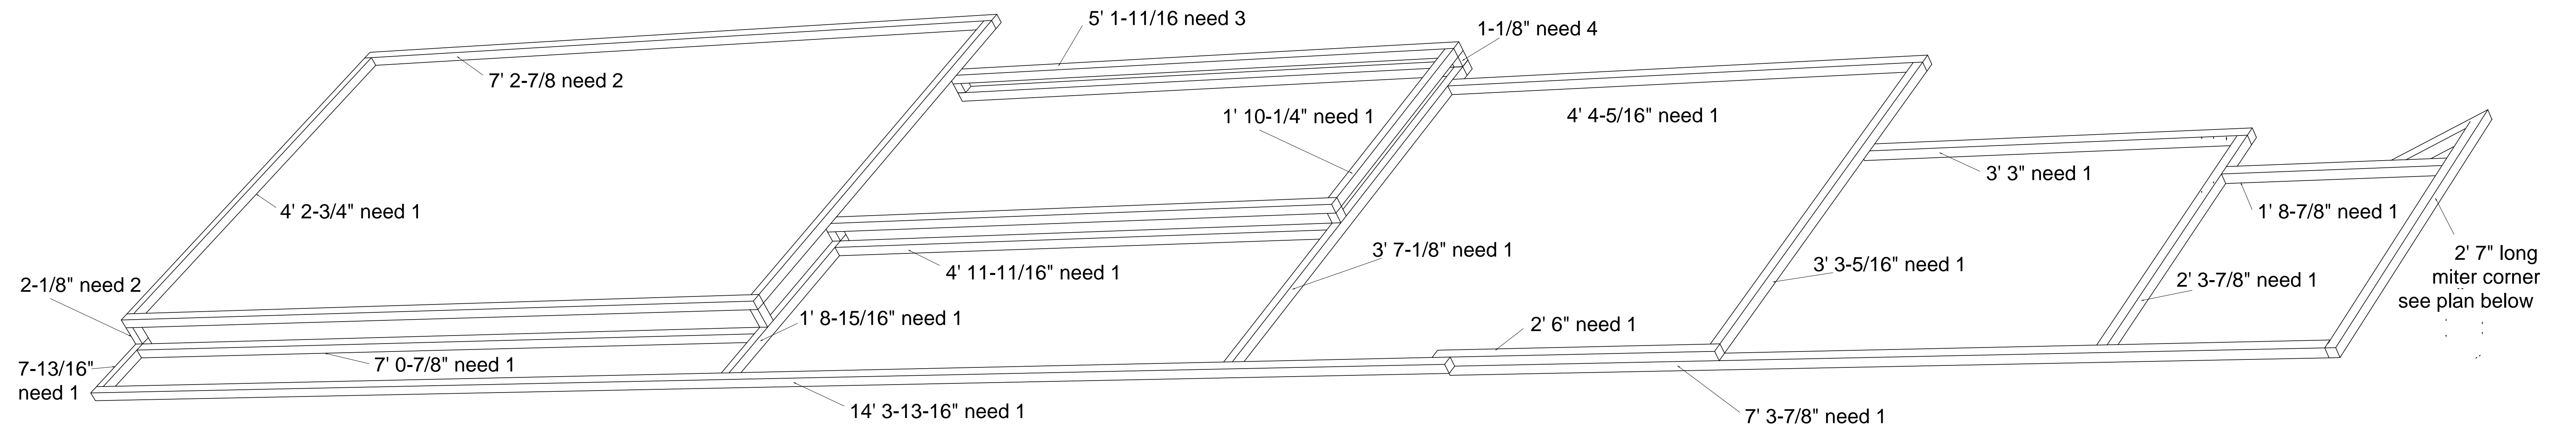

All material shown is 1" ss square tube.

Tall City unit north side

The Mettle works  
 8600 NE Odean ave  
 Elk River, Mn 55330  
 763-441-1563  
 Fax 763-4415846  
 gene@mettleworks.com

QBP Copper Wall Art

3/4" = 1ft scale  
 Sheet # 11