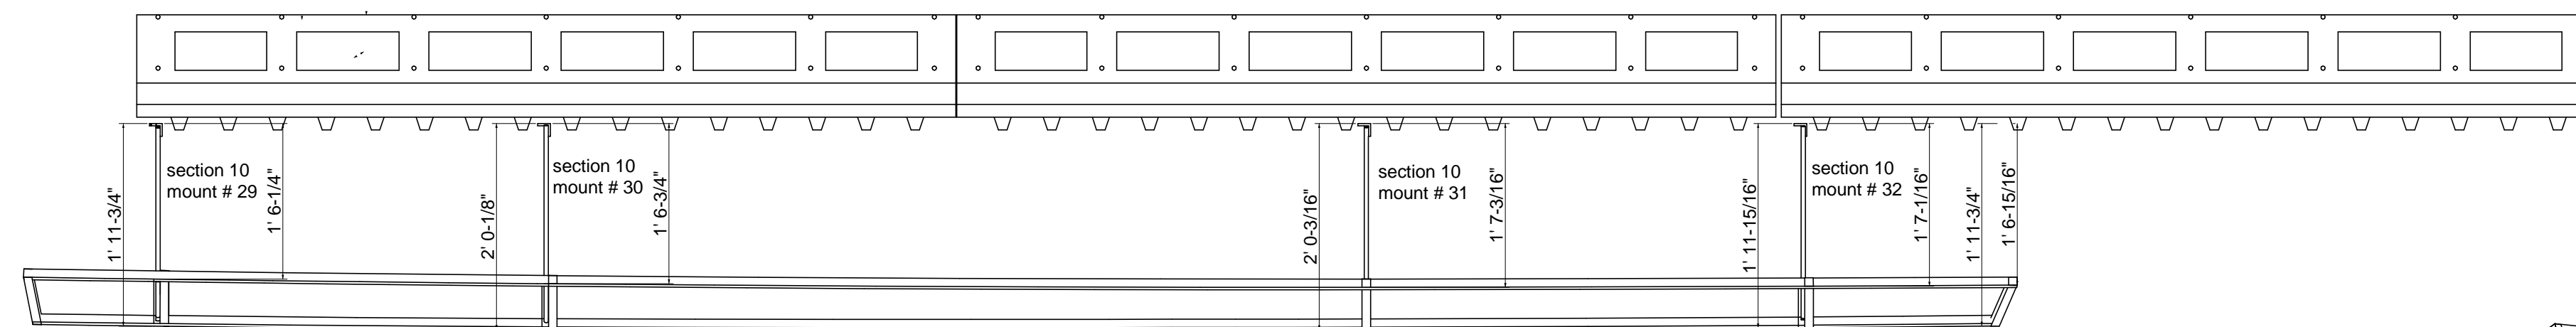

Section 9 North Wall - West group

Section # 10 North Wall Western group

The Mettle works 8600 NE Odean ave Elk River, Mn 55330 763-441-1563 Fax 763-4415846 gene@mettleworks.com	QBP Copper Wall Art
	3/4 scale Sheet # 5