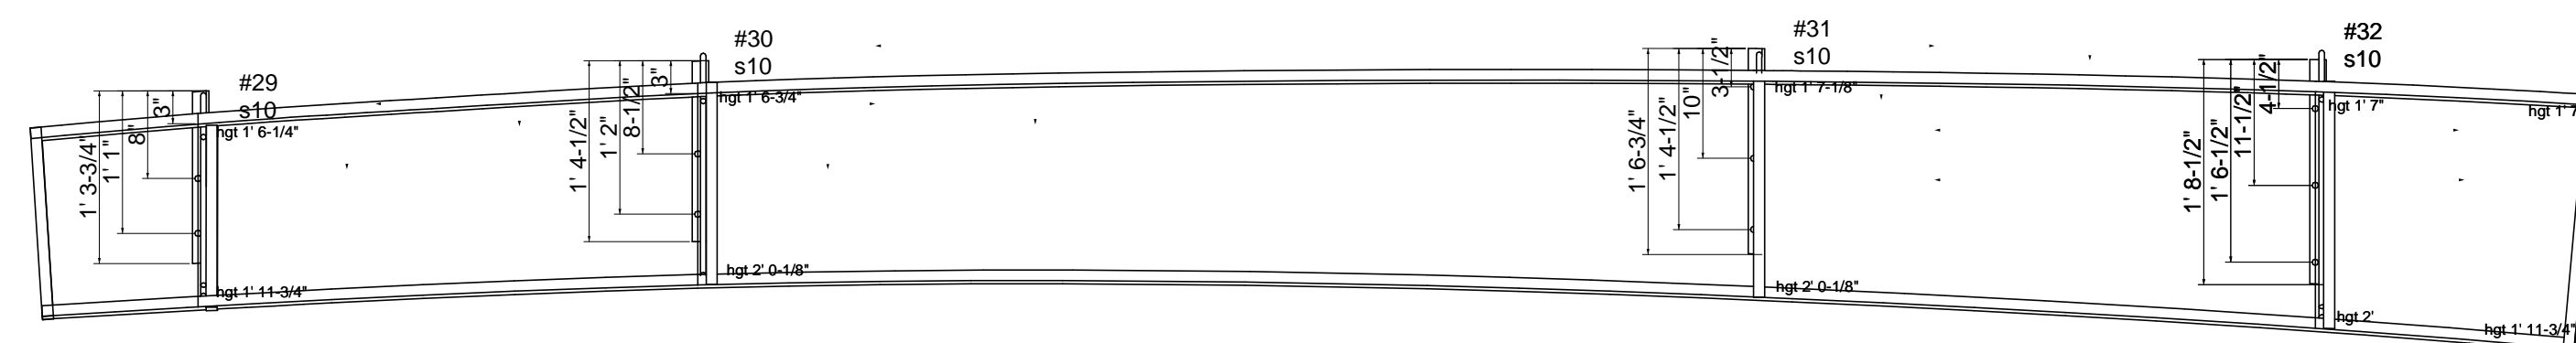

Section 9 North Wall - West group

Section # 10 North Wall Western group

The Mettle works 8600 NE Odean ave Elk River, Mn 55330 763-441-1563 Fax 763-4415846 gene@mettleworks.com	QBP Copper Wall Art
	3/4 scale Sheet # 5