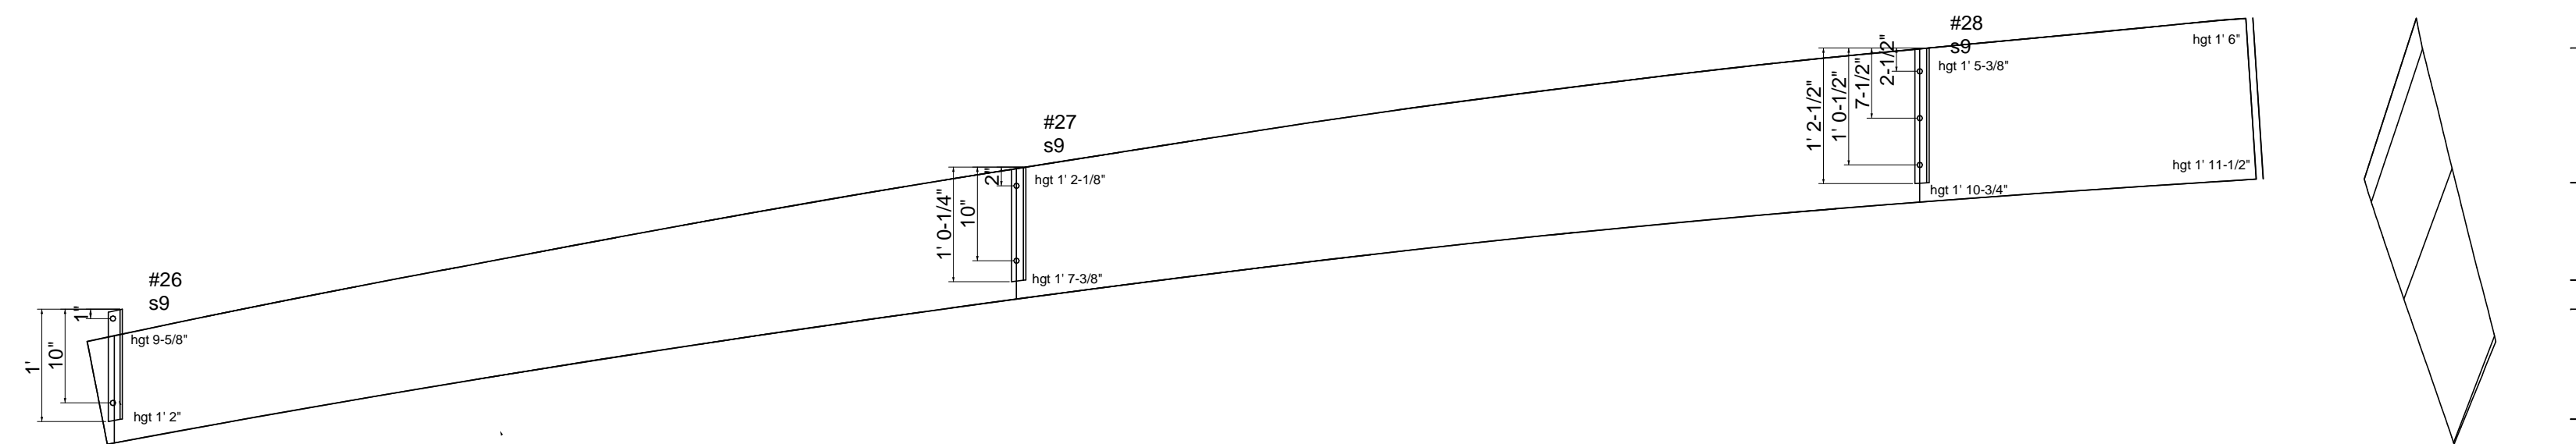

Section 9 North Wall - West group

Section # 10 North Wall Western group

The Mettle works 8600 NE Odean ave Elk River, Mn 55330 763-441-1563 Fax 763-4415846 gene@mettleworks.com	QBP Copper Wall Art
	3/4 scale Sheet # 5