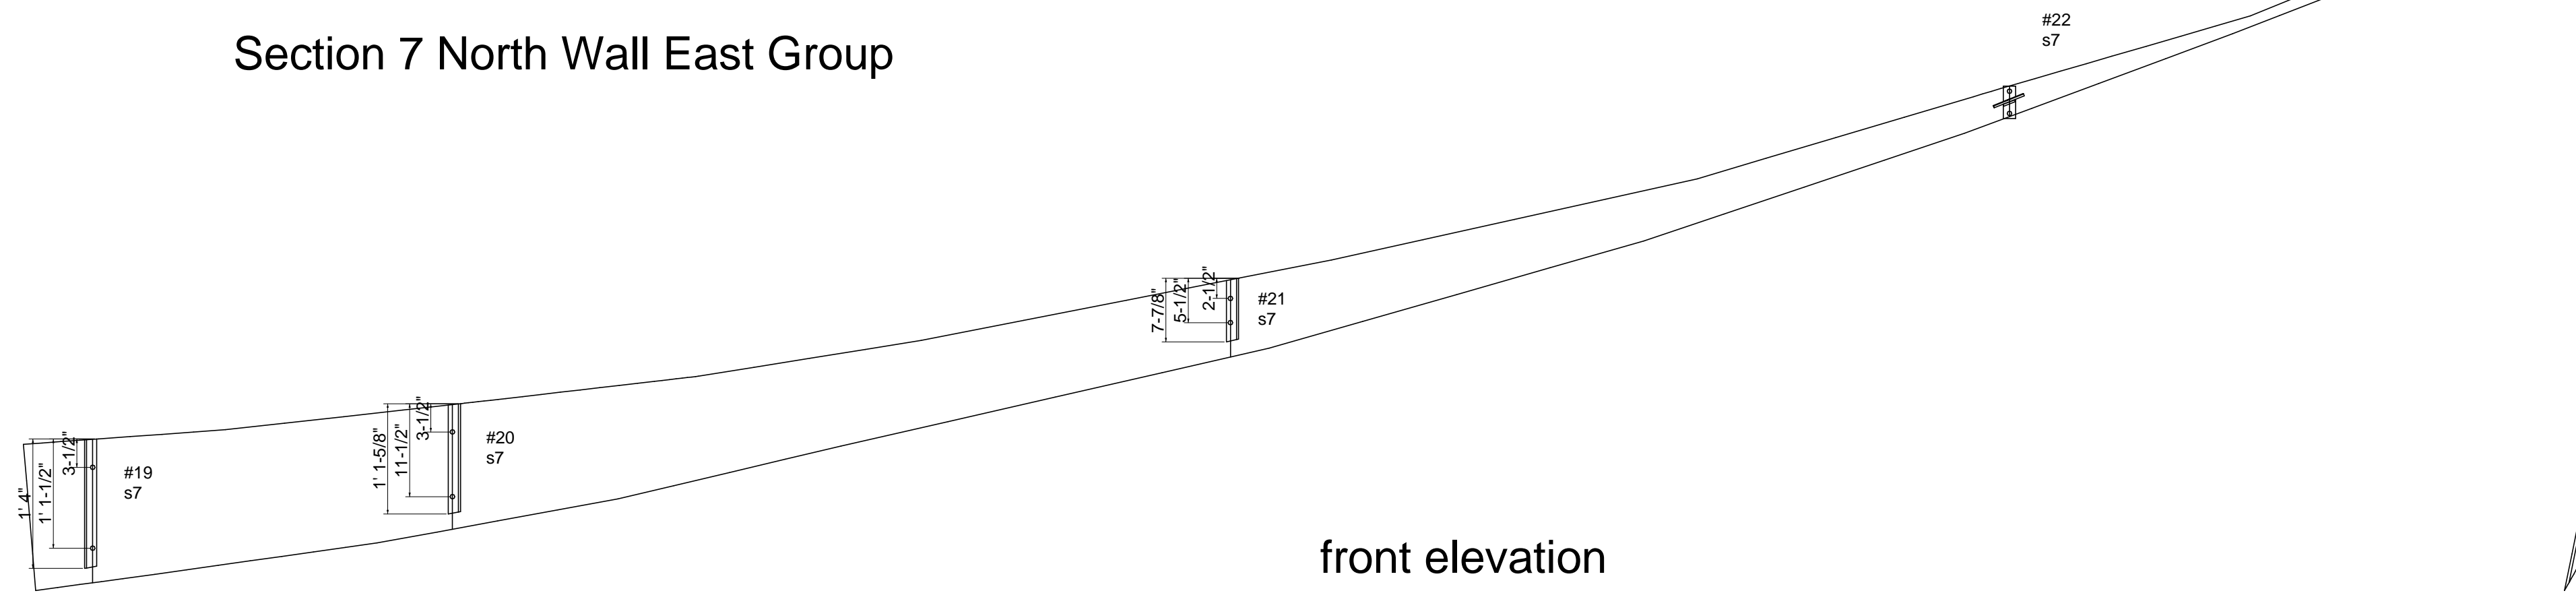

Section 7 North Wall East Group

front elevation

right elevation

Section # 8 North Wall - Western group

The Mettle works 8600 NE Odean ave Elk River, Mn 55330 763-441-1563 Fax 763-4415846 gene@mettleworks.com	QBP Copper Wall Art
	3/4 scale Sheet # 4