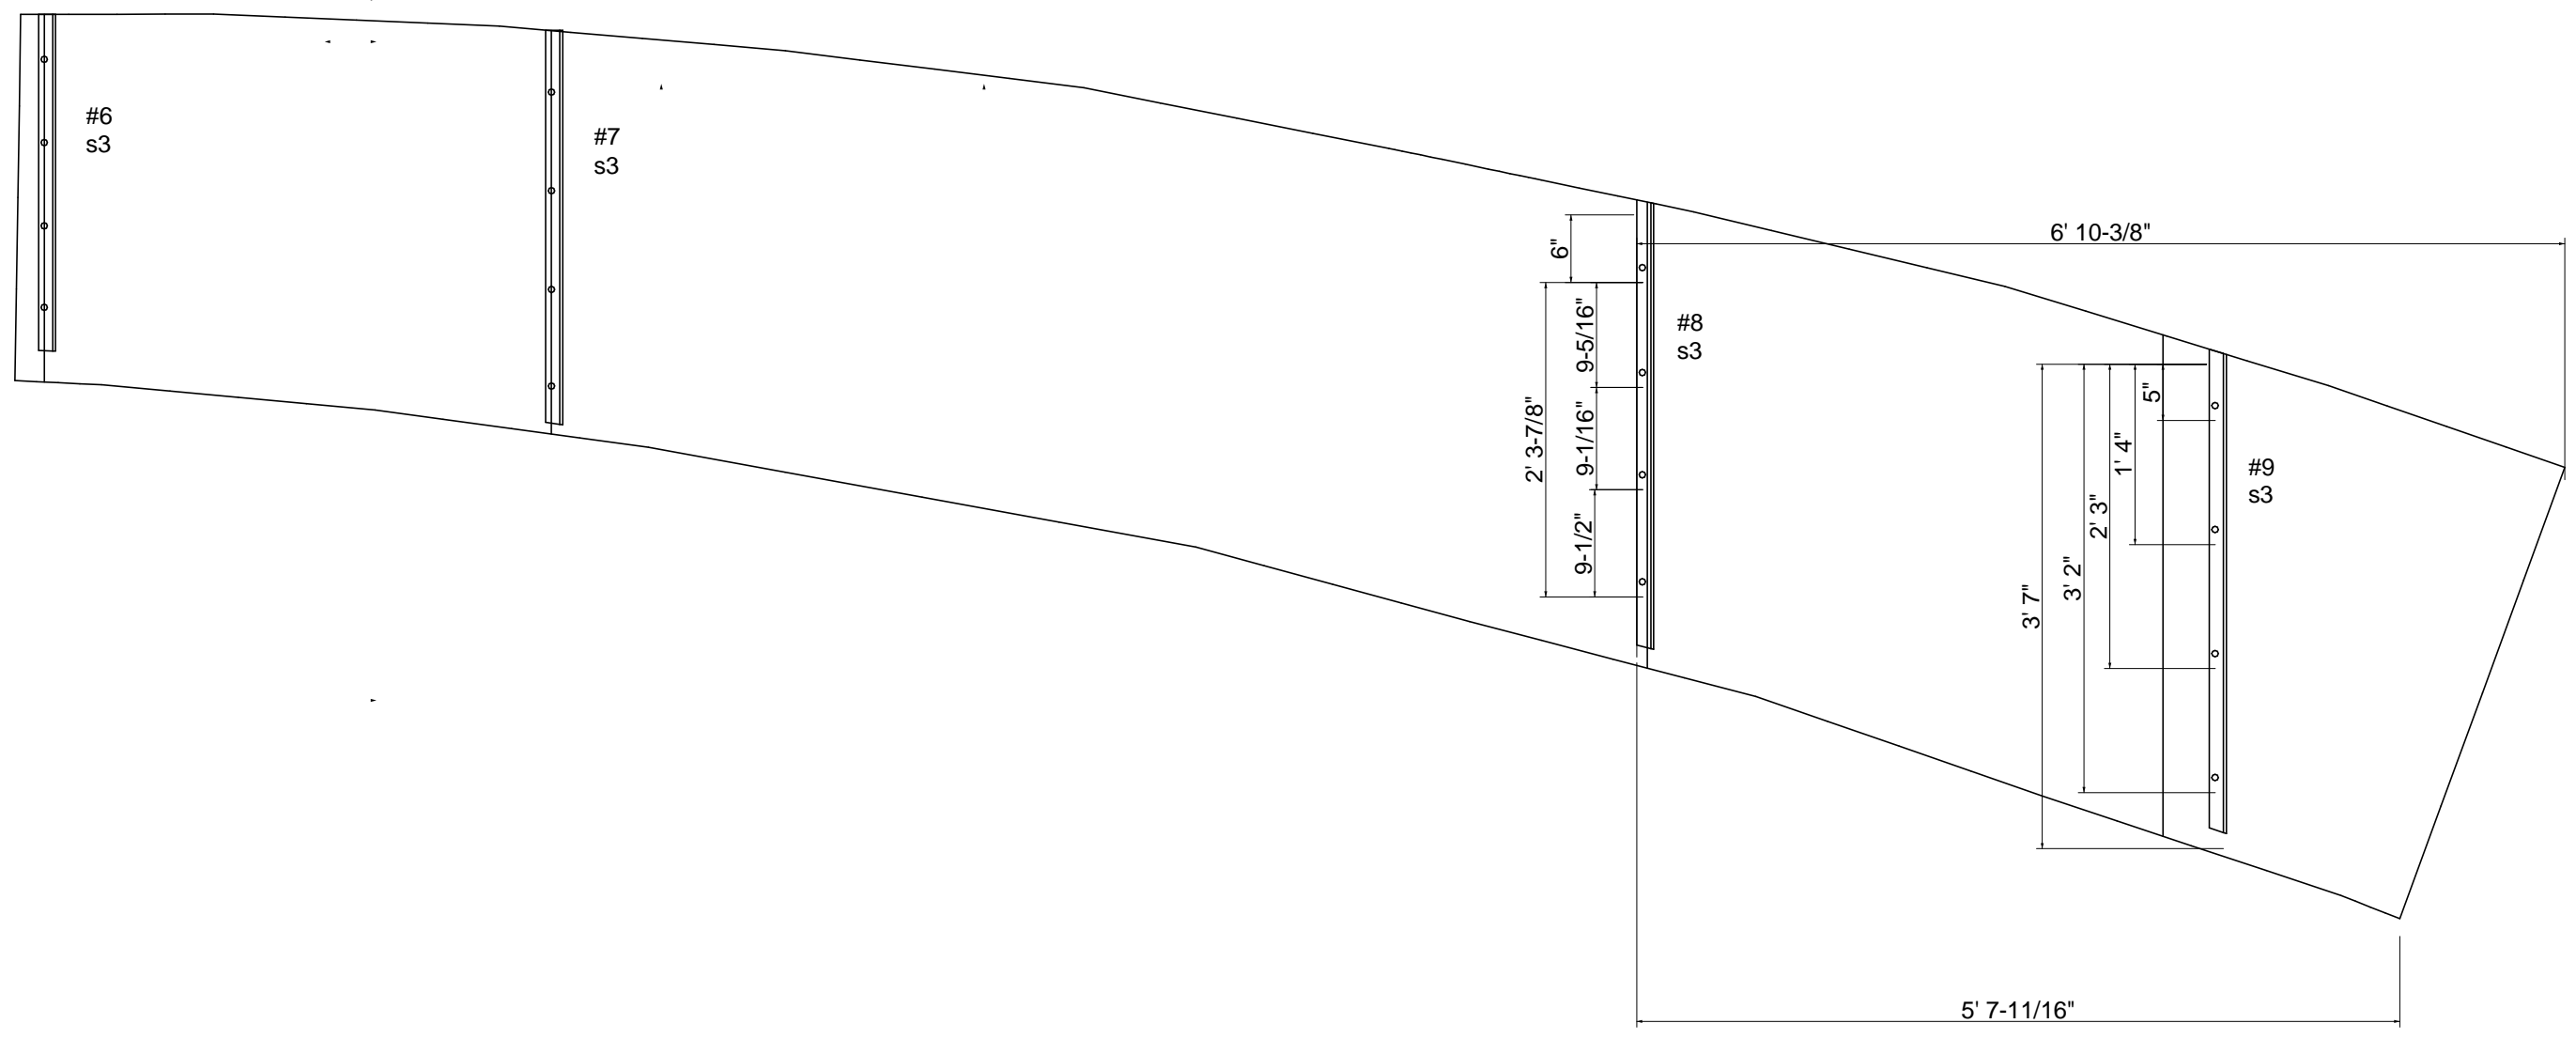

section 3

section 4

The Mettle works 8600 NE Odean ave Elk River, Mn 55330 763-441-1563 Fax 763-4415846 gene@mettleworks.com	QBP Copper Wall Art
	3/4" = 1 ft scale Sheet # 2