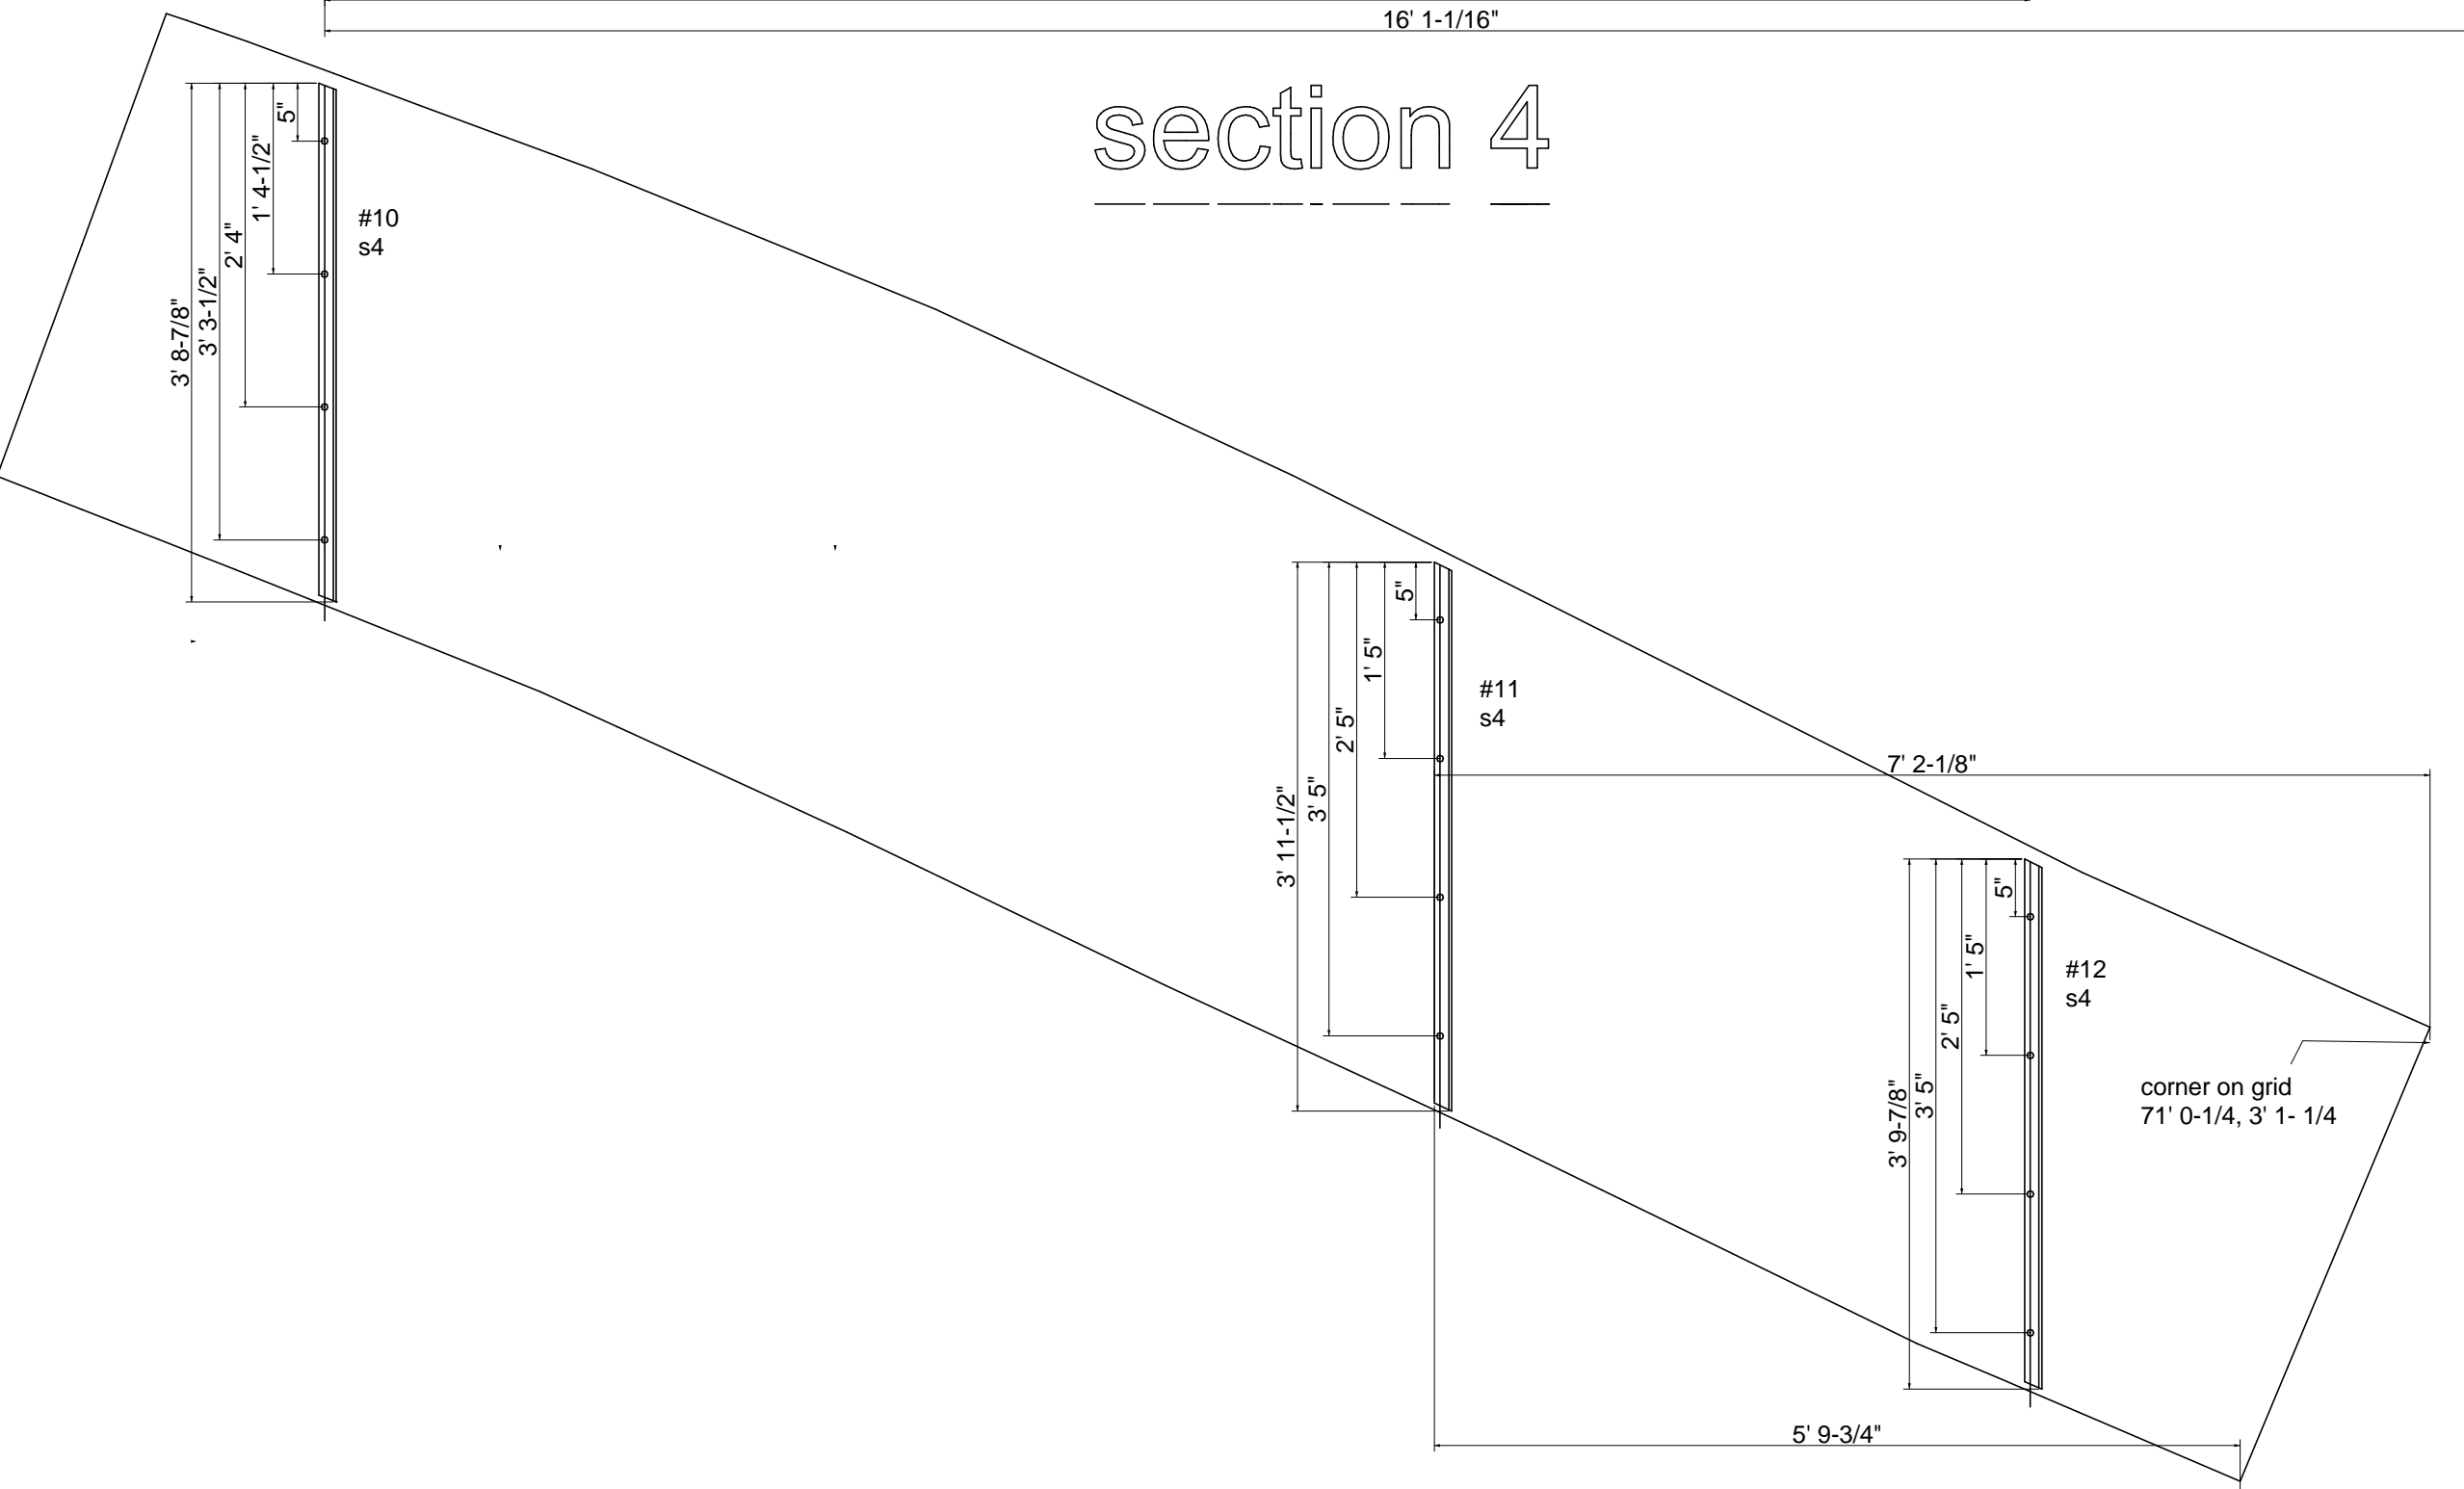

section 3

section 4

The Mettle works 8600 NE Odean ave Elk River, Mn 55330 763-441-1563 Fax 763-4415846 gene@mettleworks.com	QBP Copper Wall Art
	3/4" = 1 ft scale Sheet # 2