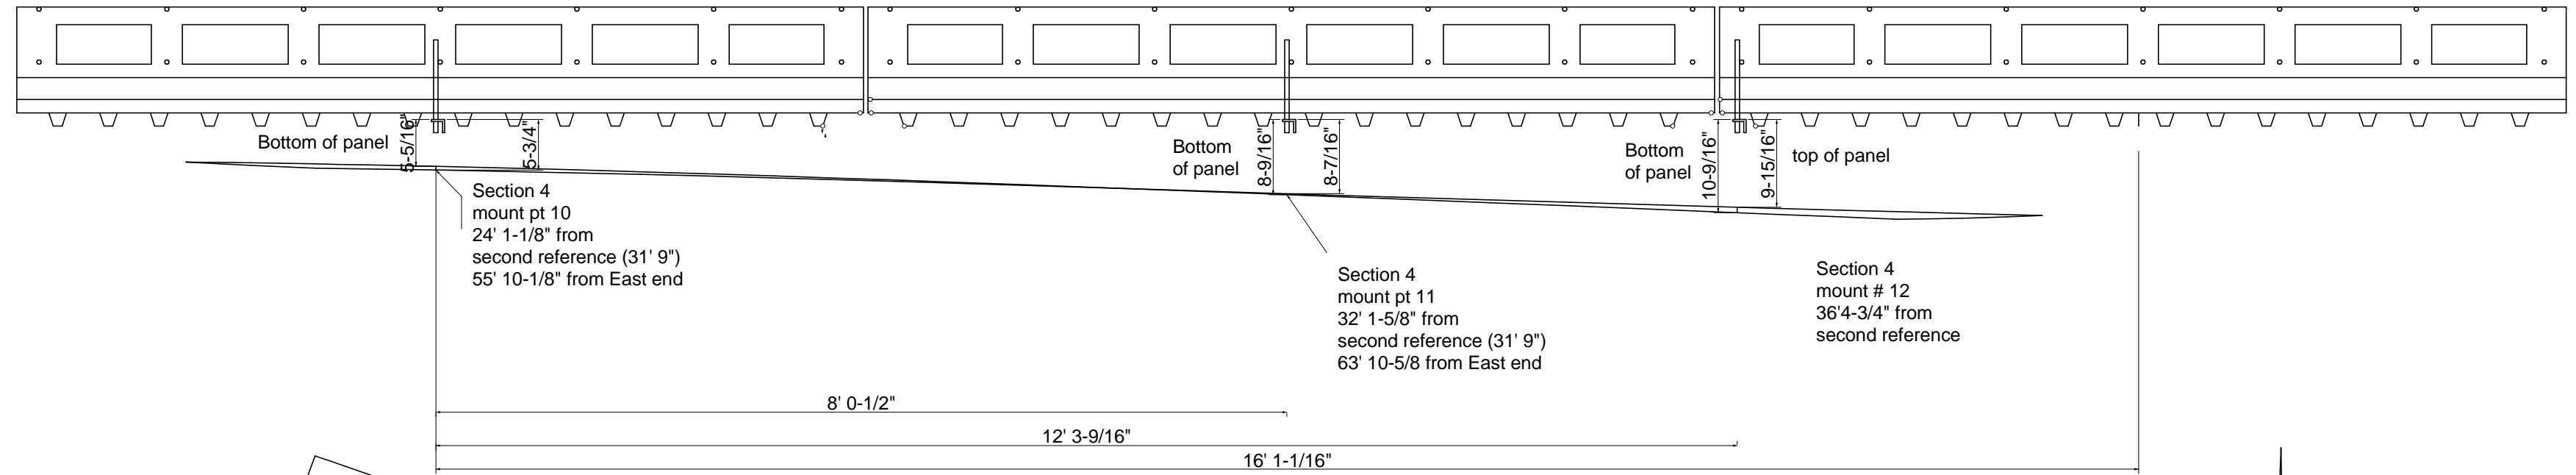

section 3

section 4

The Mettle works 8600 NE Odean ave Elk River, Mn 55330 763-441-1563 Fax 763-4415846 gene@mettleworks.com	QBP Copper Wall Art
	3/4" = 1 ft scale Sheet # 2