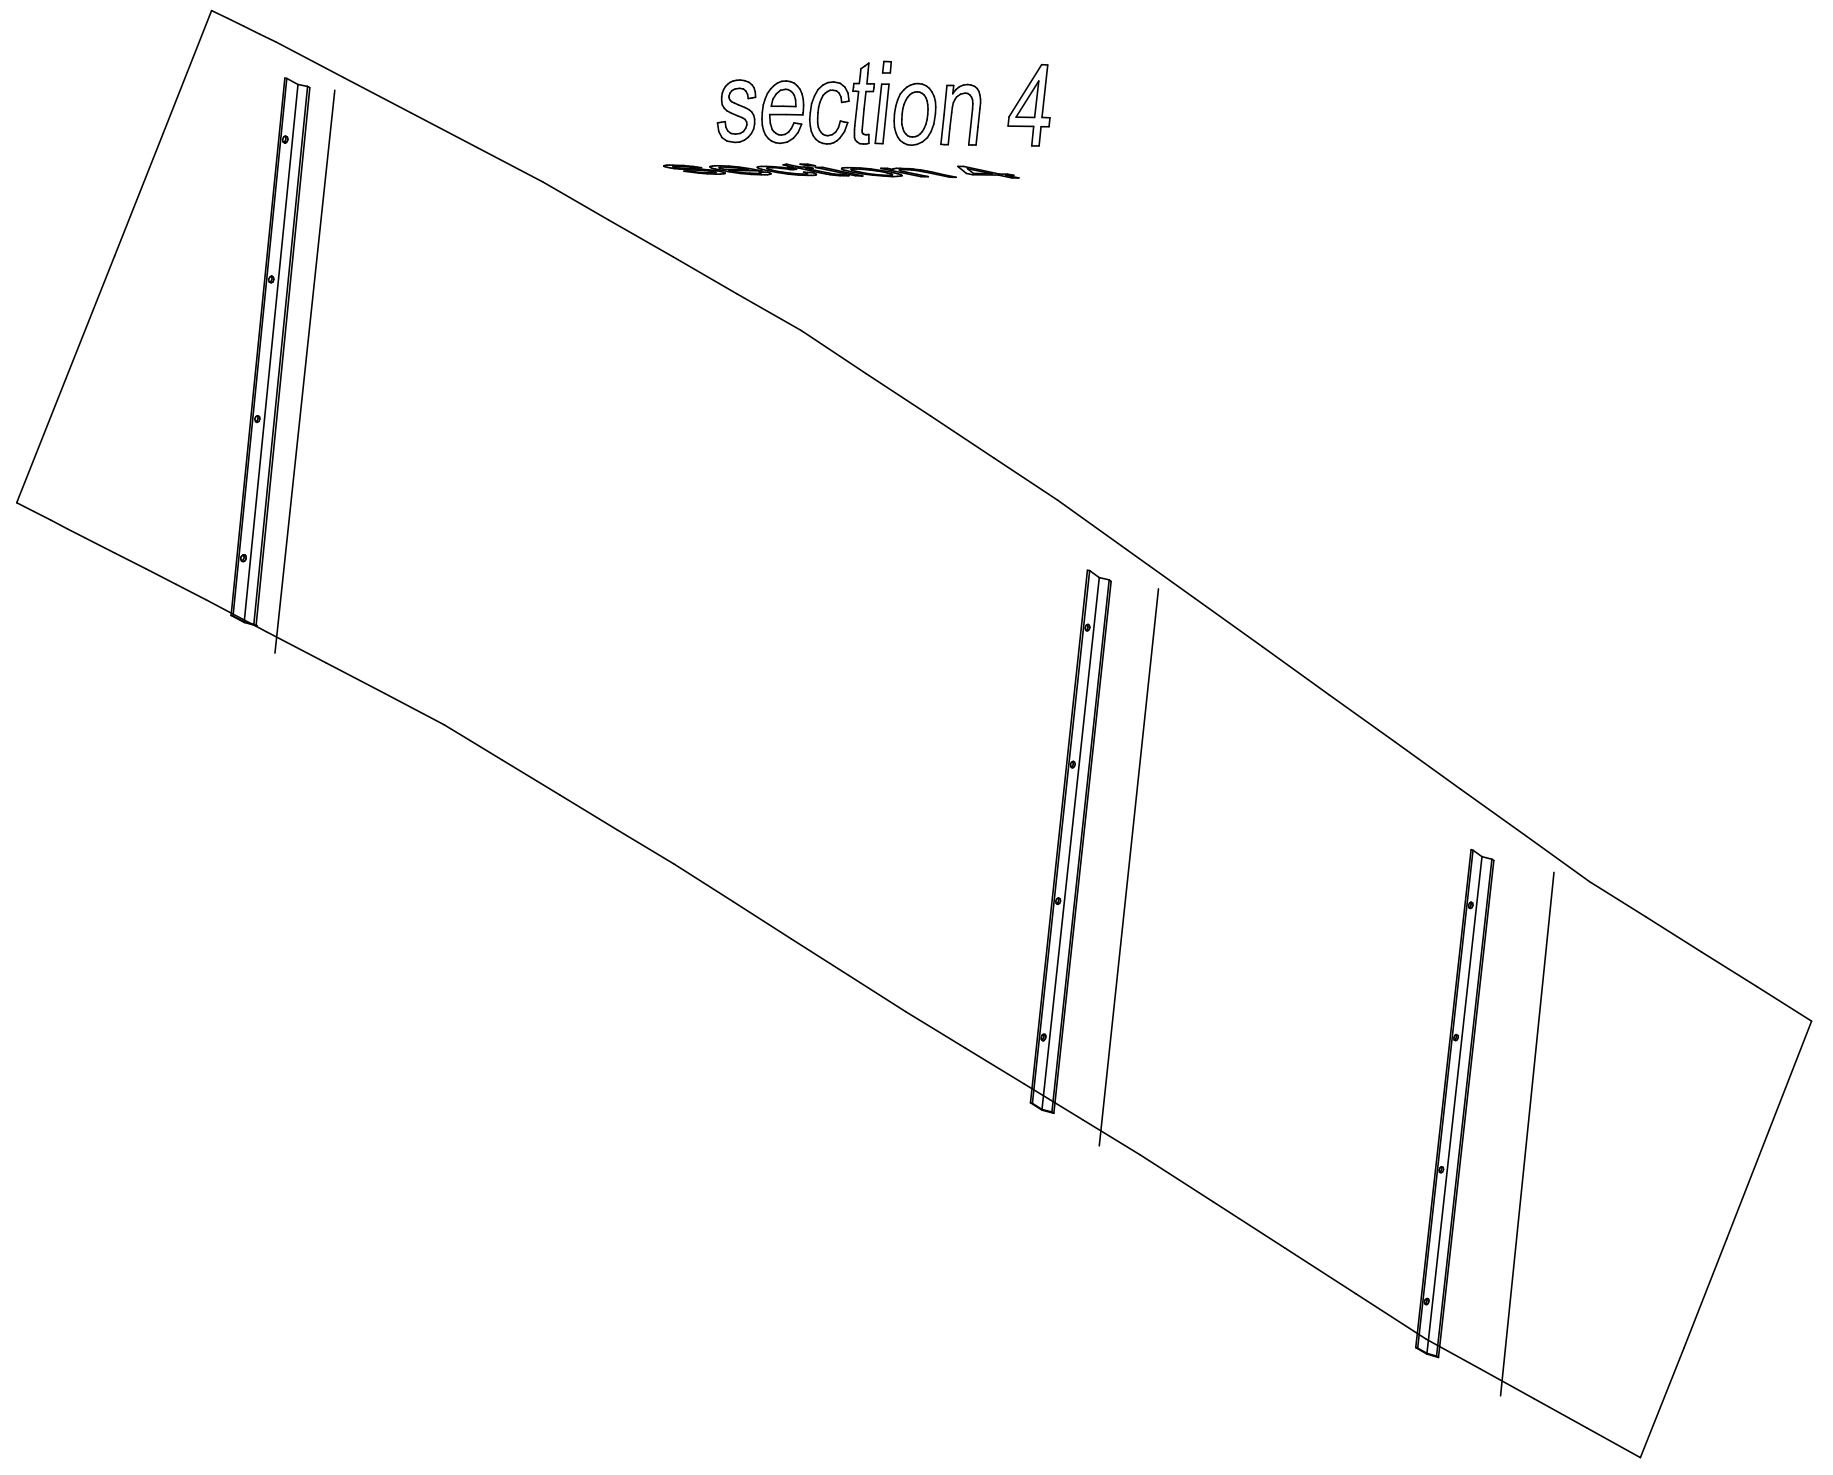

section 3

section 4

The Mettle works 8600 NE Odean ave Elk River, Mn 55330 763-441-1563 Fax 763-4415846 gene@mettleworks.com	QBP Copper Wall Art
	3/4" = 1 ft scale Sheet # 2